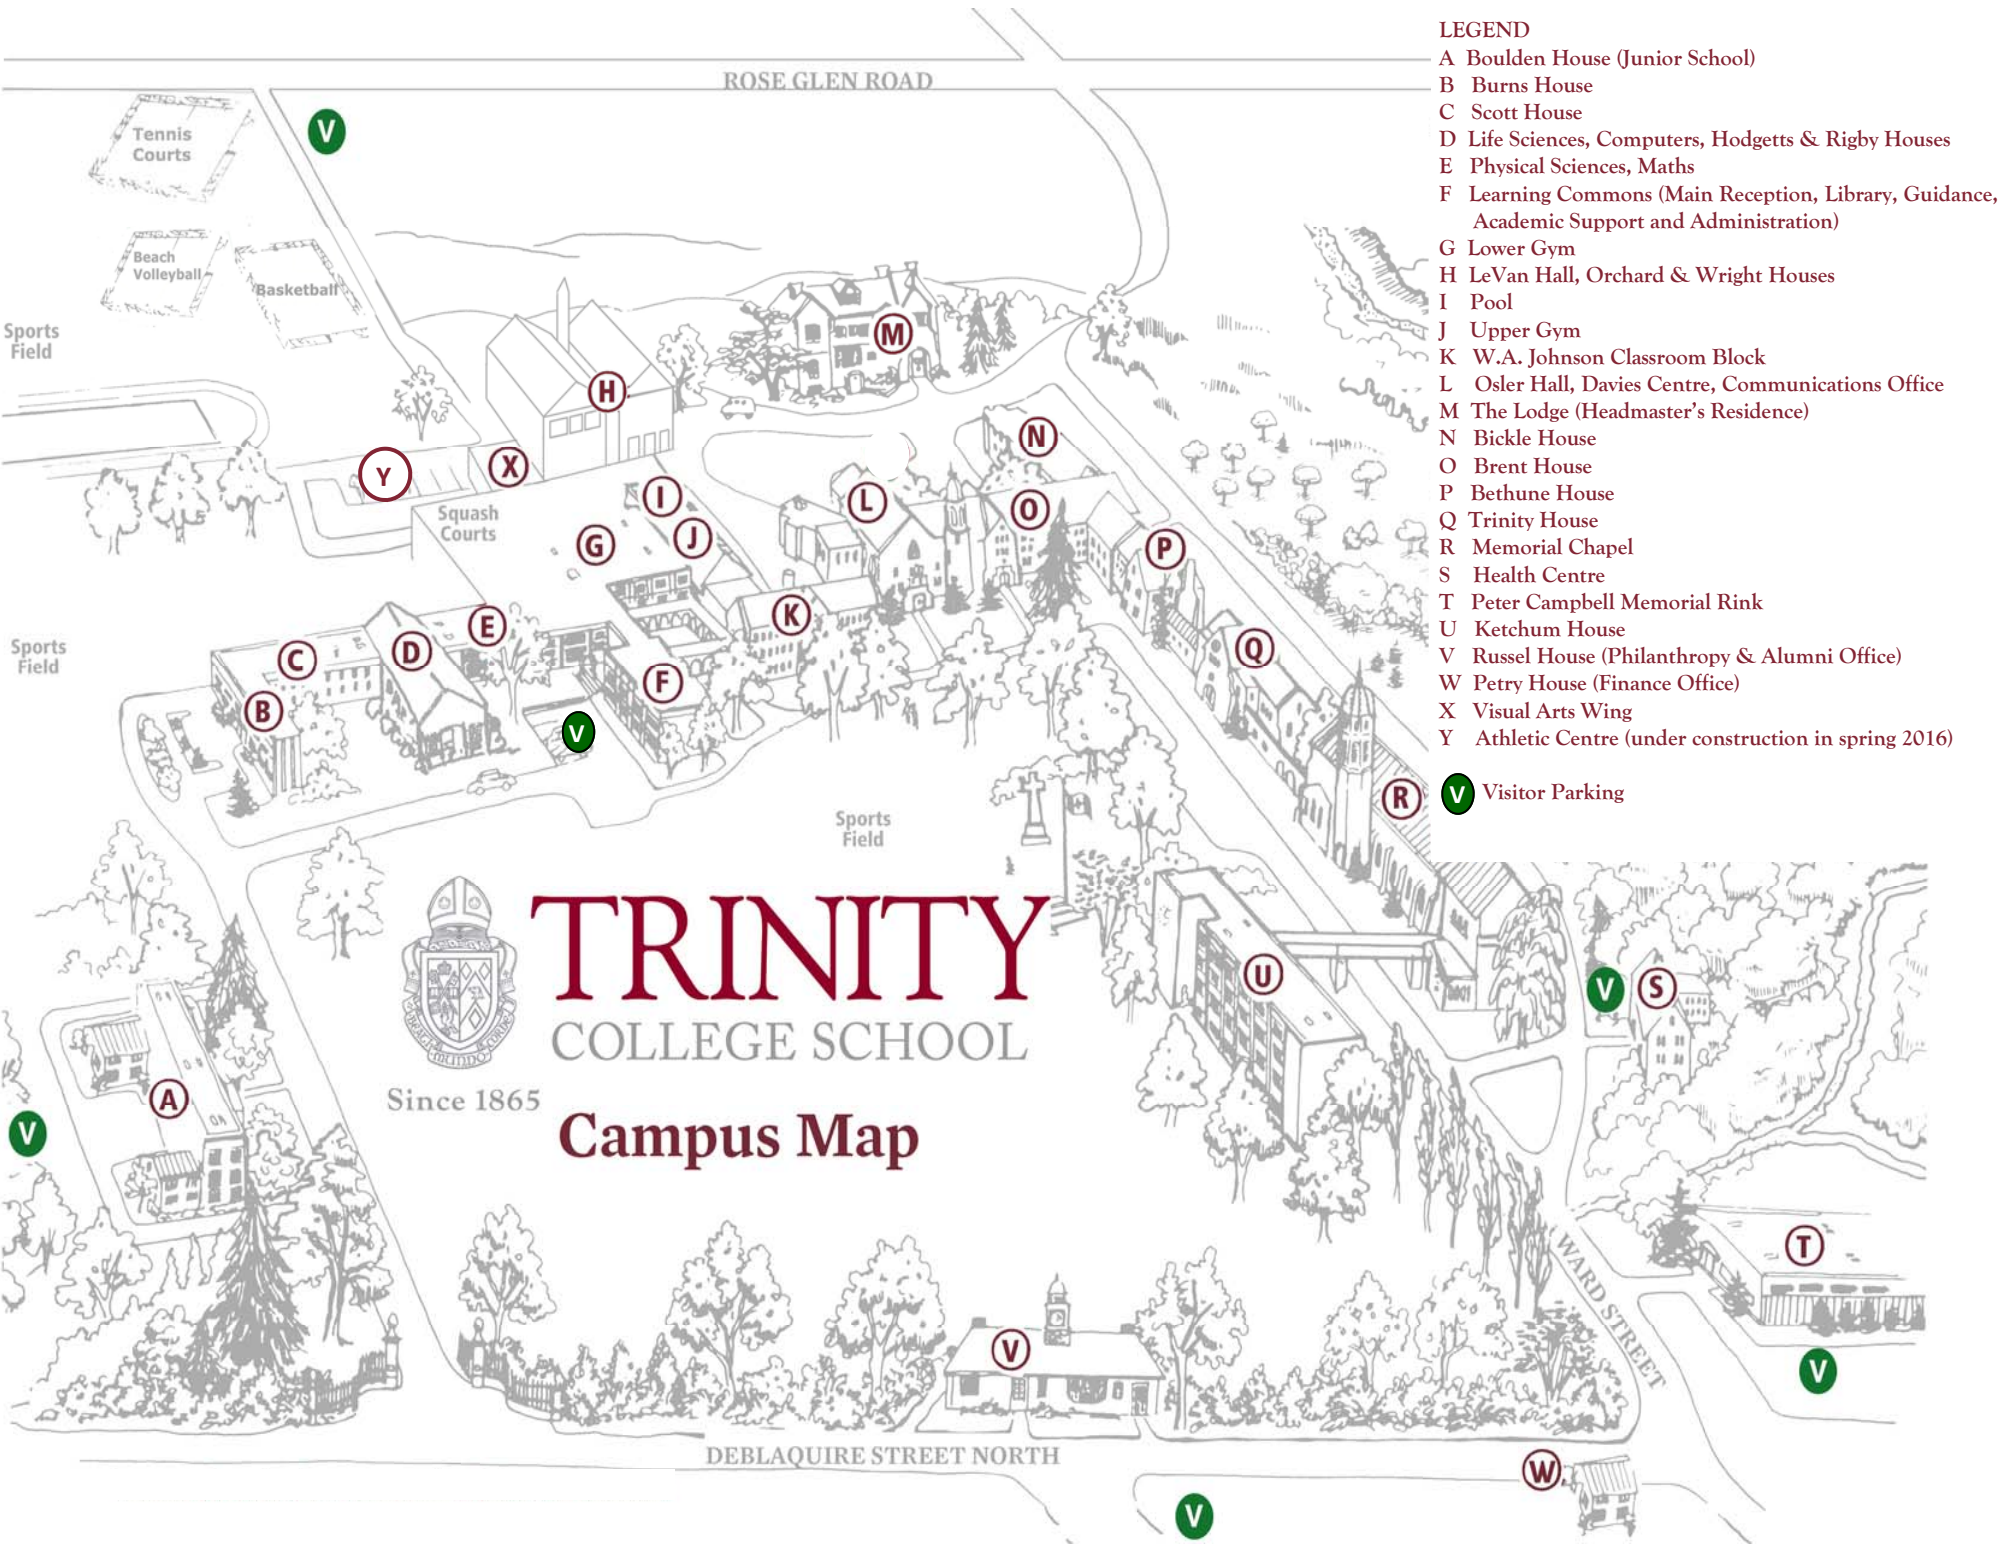

ROSE GLEN ROAD

LEGEND

- A Boulden House (Junior School)
- B Burns House
- C Scott House
- D Life Sciences, Computers, Hodgetts & Rigby Houses
- E Physical Sciences, Maths
- F Learning Commons (Main Reception, Library, Guidance, Academic Support and Administration)
- G Lower Gym
- H LeVan Hall, Orchard & Wright Houses
- I Pool
- J Upper Gym
- K W.A. Johnson Classroom Block
- L Osler Hall, Davies Centre, Communications Office
- M The Lodge (Headmaster's Residence)
- N Bickle House
- O Brent House
- P Bethune House
- Q Trinity House
- R Memorial Chapel
- S Health Centre
- T Peter Campbell Memorial Rink
- U Ketchum House
- V Russel House (Philanthropy & Alumni Office)
- W Petry House (Finance Office)
- X Visual Arts Wing
- Y Athletic Centre (under construction in spring 2016)

V Visitor Parking

# TRINITY

COLLEGE SCHOOL

Since 1865

## Campus Map

DEBLAIRE STREET NORTH

WARD STREET