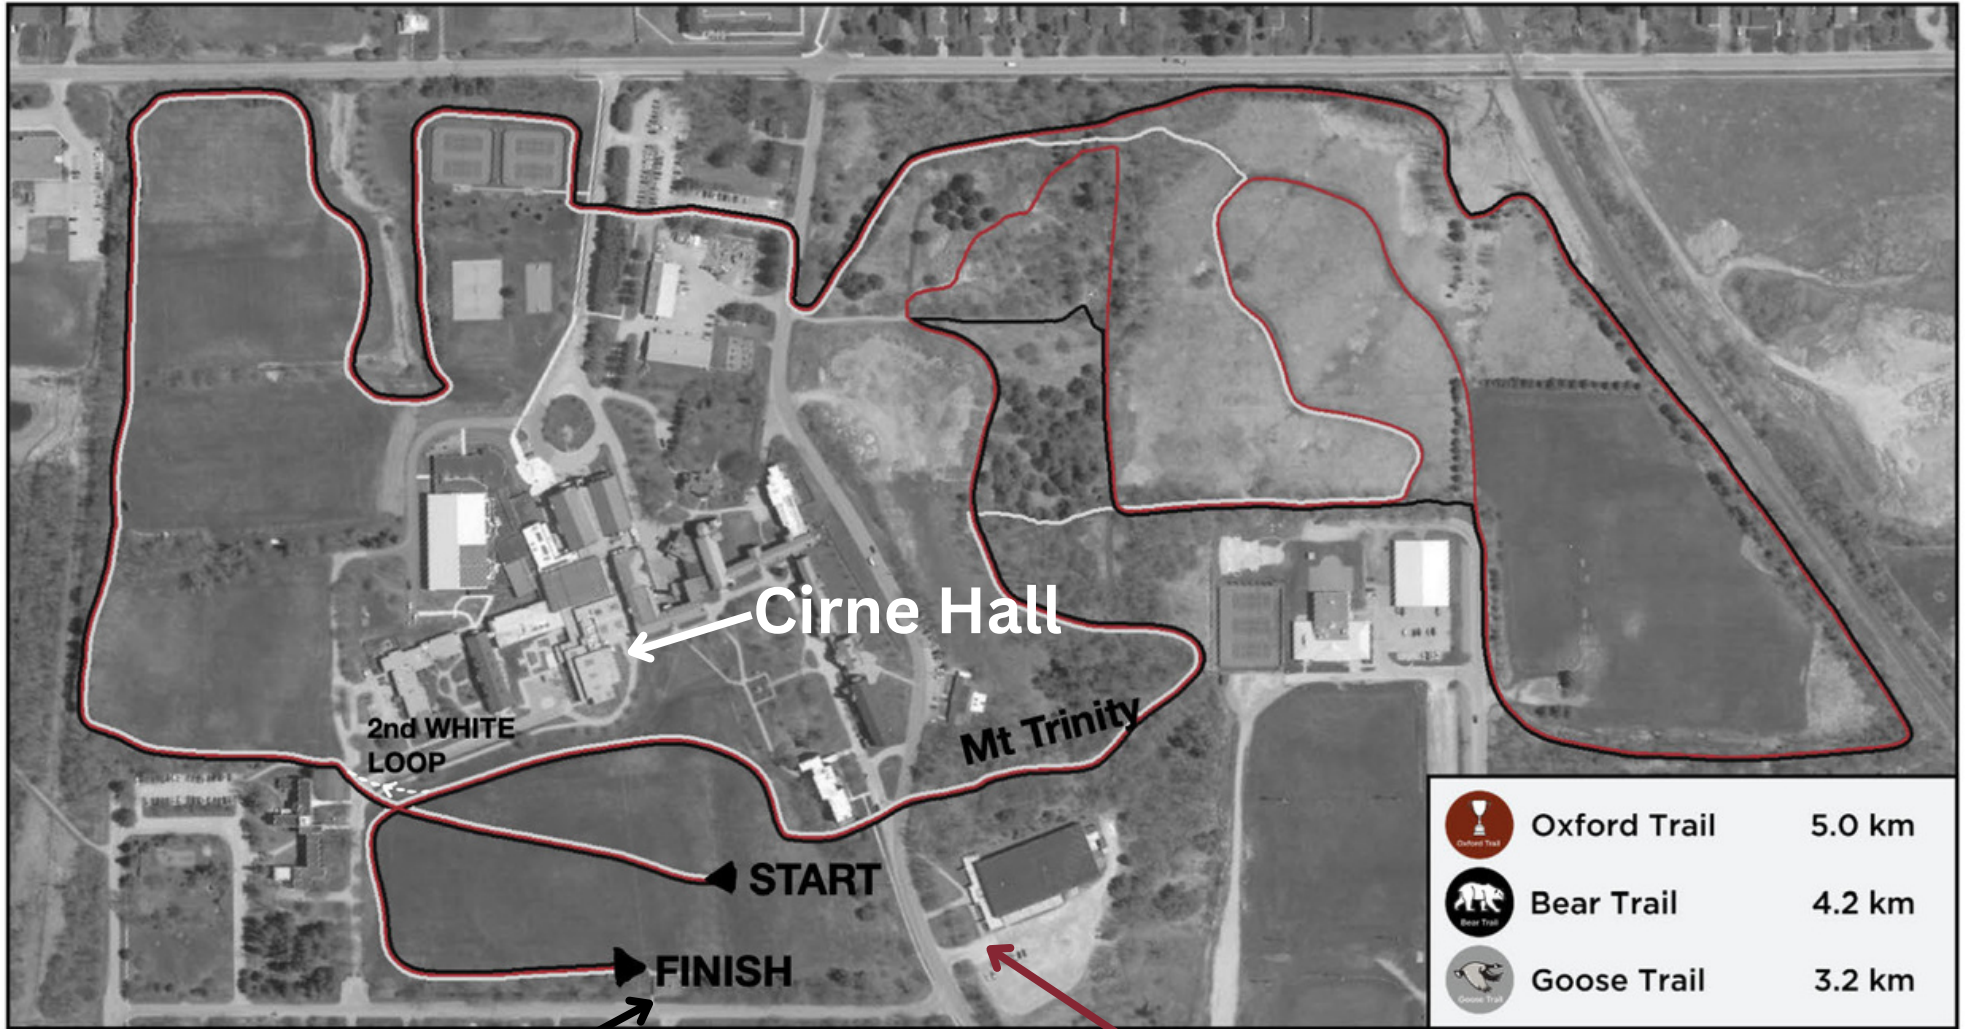

# 5 km Oxford Cup Course

**Russel House**

**Parking is available at  
the Peter Campbell  
Memorial Rink on  
Ward Street**